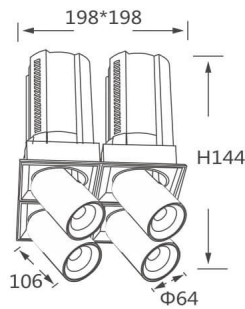

GAP S4

Lavov downlight from the family GAP S4 with a power of 4x20W and a reflector of 55 degrees beam angle. With a total lumen output of 8000lm and an efficacy of 100lm/W. CCT 4000K. . Made in Die Cast Aluminum and finished in White color. DALI driver.

Item code	86.D052.2443.01
Product type	Indoor
Category	Downlights
Family	GAP
Subfamily	GAP S4
Pictograms	

Scheme

Product

Real power (W)	4x20
Real luminous flux (Lm)	8000
Luminous efficiency (Lm/W)	100
Beam angle (°)	55
Life time (h)	50000 h L80B10
Colour	White
Control gear included	Yes
Control gear	DALI
Flicker Free	Yes
Light source	LED
Type of LED	COB
Colour temperature (K)	4000K
Colour consistency (SDCM)	SDCM<3
CRI	90