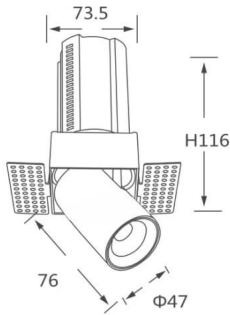

GAP TS-Smart

Lavov downlight from the family GAP TS with a power of 12W and a reflector of 24 degrees beam angle. With a total lumen output of 1200lm and an efficacy of 100lm/W. CCT 3000K. .

Made in Die Cast Aluminum and finished in Black color.

Dimmable Casamby ready driver.

Item code	86.D053.1329.02
Product type	Indoor
Category	Downlights
Family	GAP
Subfamily	GAP TS-Smart
Pictograms	

Scheme

Product

Real power (W)	12
Real luminous flux (Lm)	1200
Luminous efficiency (Lm/W)	100
Beam angle (°)	24
Life time (h)	50000 h L80B10
Colour	Black
Control gear included	Yes
Control gear	Dimmable Casamby ready
Flicker Free	Yes
Light source	LED
Type of LED	COB
Colour temperature (K)	3000K
Colour consistency (SDCM)	SDCM<3
CRI	90