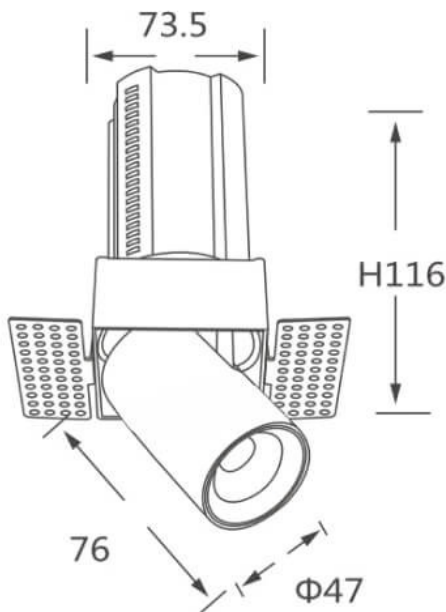

GAP TS-Smart

Lavov downlight from the family GAP TS with a power of 12W and a reflector of 24 degrees beam angle. With a total lumen output of 1200lm and an efficacy of 100lm/W. CCT 3000K. . Made in Die Cast Aluminum and finished in Black color. Dimmable Casamby ready driver.

Item code	86.D053.1329.02
Product type	Indoor
Category	Downlights
Family	GAP
Subfamily	GAP TS-Smart
Pictograms	

Scheme

Product	
Real power (W)	12
Real luminous flux (Lm)	1200
Luminous efficiency (Lm/W)	100
Beam angle (°)	24
Life time (h)	50000 h L80B10
Colour	Black
Control gear included	Yes
Control gear	Dimmable Casamby ready
Flicker Free	Yes
Light source	LED
Type of LED	COB
Colour temperature (K)	3000K
Colour consistency (SDCM)	SDCM<3
CRI	90