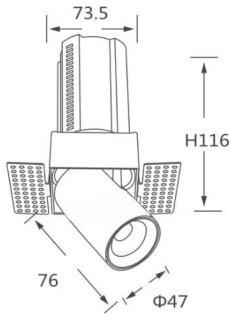

GAP TS

Lavov downlight from the family GAP TS with a power of 12W and a reflector of 15 degrees beam angle. With a total lumen output of 1200lm and an efficacy of 100lm/W. CCT 4000K. . Made in Die Cast Aluminum and finished in Black color. DALI driver.

Item code	86.D053.1413.02
Product type	Indoor
Category	Downlights
Family	GAP
Subfamily	GAP TS
Pictograms	

Scheme

Product

Real power (W)	12
Real luminous flux (Lm)	1200
Luminous efficiency (Lm/W)	100
Beam angle (°)	15
Life time (h)	50000 h L80B10
Colour	Black
Control gear included	Yes
Control gear	DALI
Flicker Free	Yes
Light source	LED
Type of LED	COB
Colour temperature (K)	4000K
Colour consistency (SDCM)	SDCM<3
CRI	90