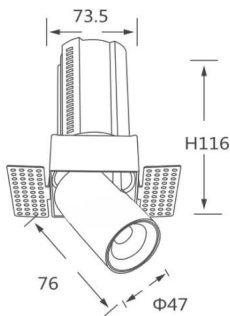

Product

Real power (W)	12
Real luminous flux (Lm)	1200
Luminous efficiency (Lm/W)	100
Beam angle (°)	36
Life time (h)	50000 h L80B10
Colour	Black
Control gear included	Yes
Control gear	Dimmable Casamby ready
Flicker Free	Yes
Light source	LED
Type of LED	COB
Colour temperature (K)	4000K
Colour consistency (SDCM)	SDCM<3
CRI	90