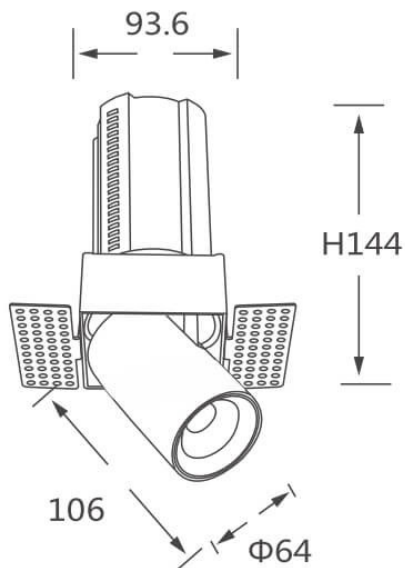

### GAP TS

Lavov downlight from the family GAP TS with a power of 20W and a reflector of 55 degrees beam angle. With a total lumen output of 2000lm and an efficacy of 100lm/W. CCT 3000K. . Made in Die Cast Aluminum and finished in Black color. DALI driver.

Item code	86.D053.2343.02
Product type	Indoor
Category	Downlights
Family	GAP
Subfamily	GAP TS
Pictograms	

### Scheme

Product	
Real power (W)	20
Real luminous flux (Lm)	2000
Luminous efficiency (Lm/W)	100
Beam angle (°)	55
Life time (h)	50000 h L80B10
Colour	Black
Control gear included	Yes
Control gear	DALI
Flicker Free	Yes
Light source	LED
Type of LED	COB
Colour temperature (K)	3000K
Colour consistency (SDCM)	SDCM<3
CRI	90