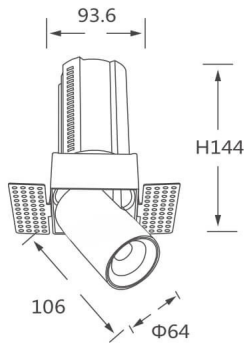

GAP TS-Smart

Lavov downlight from the family GAP TS with a power of 20W and a reflector of 24 degrees beam angle. With a total lumen output of 2000lm and an efficacy of 100lm/W. CCT 4000K. .

Made in Die Cast Aluminum and finished in Black color.

Dimmable Casamby ready driver.

Item code	86.D053.2429.02
Product type	Indoor
Category	Downlights
Family	GAP
Subfamily	GAP TS-Smart
Pictograms	

Scheme

Product

Real power (W)	20
Real luminous flux (Lm)	2000
Luminous efficiency (Lm/W)	100
Beam angle (°)	24
Life time (h)	50000 h L80B10
Colour	Black
Control gear included	Yes
Control gear	Dimmable Casamby ready
Flicker Free	Yes
Light source	LED
Type of LED	COB
Colour temperature (K)	4000K
Colour consistency (SDCM)	SDCM<3
CRI	90