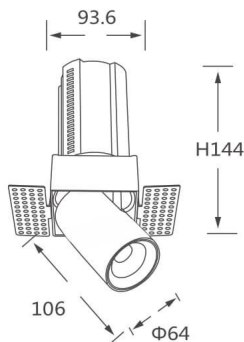

GAP TS-Smart

Lavov downlight from the family GAP TS with a power of 20W and a reflector of 36 degrees beam angle. With a total lumen output of 2000lm and an efficacy of 100lm/W. CCT 4000K. .

Made in Die Cast Aluminum and finished in Black color.

Dimmable Casamby ready driver.

Item code	86.D053.2439.02
Product type	Indoor
Category	Downlights
Family	GAP
Subfamily	GAP TS-Smart
Pictograms	

Scheme

Product

Real power (W)	20
Real luminous flux (Lm)	2000
Luminous efficiency (Lm/W)	100
Beam angle (°)	36
Life time (h)	50000 h L80B10
Colour	Black
Control gear included	Yes
Control gear	Dimmable Casamby ready
Flicker Free	Yes
Light source	LED
Type of LED	COB
Colour temperature (K)	4000K
Colour consistency (SDCM)	SDCM<3
CRI	90