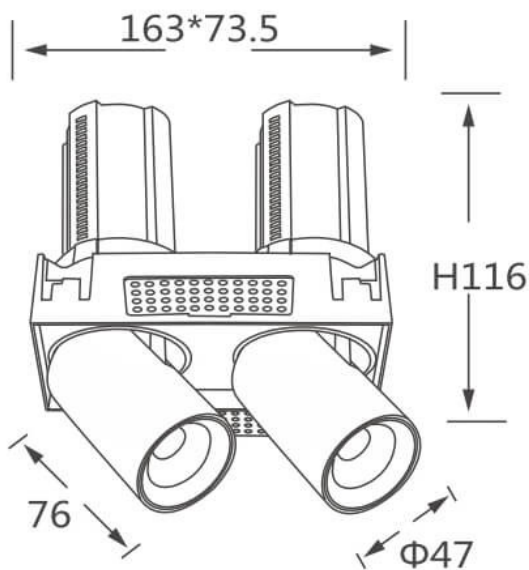

GAP TS2-Smart

Lavov downlight from the family GAP TS2 with a power of 2x12W and a reflector of 15 degrees beam angle. With a total lumen output of 2400lm and an efficacy of 100lm/W. CCT 3000K. . Made in Die Cast Aluminum and finished in Black color. Dimmable Casamby ready driver.

Item code	86.D054.1319.02
Product type	Indoor
Category	Downlights
Family	GAP
Subfamily	GAP TS2-Smart
Pictograms	

Scheme

Product	
Real power (W)	2x12
Real luminous flux (Lm)	2400
Luminous efficiency (Lm/W)	100
Beam angle (°)	15
Life time (h)	50000 h L80B10
Colour	Black
Control gear included	Yes
Control gear	Dimmable Casamby ready
Flicker Free	Yes
Light source	LED
Type of LED	COB
Colour temperature (K)	3000K
Colour consistency (SDCM)	SDCM<3
CRI	90