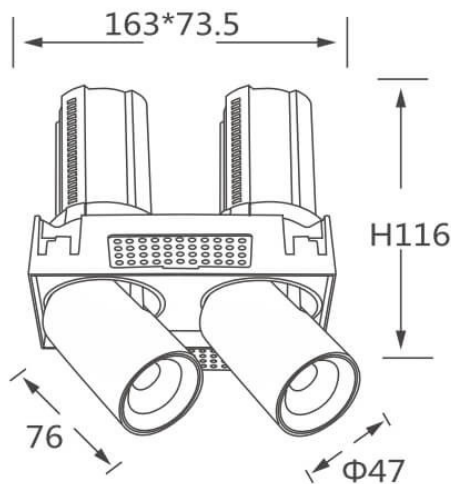

### GAP TS2-Smart

Lavov downlight from the family GAP TS2 with a power of 2x12W and a reflector of 36 degrees beam angle. With a total lumen output of 2400lm and an efficacy of 100lm/W. CCT 3000K. . Made in Die Cast Aluminum and finished in Black color. Dimmable Casamby ready driver.

<b>Item code</b>	<b>86.D054.1339.02</b>
<b>Product type</b>	<b>Indoor</b>
<b>Category</b>	<b>Downlights</b>
<b>Family</b>	<b>GAP</b>
<b>Subfamily</b>	<b>GAP TS2-Smart</b>
<b>Pictograms</b>	

### Scheme

<b>Product</b>	
<b>Real power (W)</b>	<b>2x12</b>
<b>Real luminous flux (Lm)</b>	<b>2400</b>
<b>Luminous efficiency (Lm/W)</b>	<b>100</b>
<b>Beam angle (°)</b>	<b>36</b>
<b>Life time (h)</b>	<b>50000 h L80B10</b>
<b>Colour</b>	<b>Black</b>
<b>Control gear included</b>	<b>Yes</b>
<b>Control gear</b>	<b>Dimmable Casamby ready</b>
<b>Flicker Free</b>	<b>Yes</b>
<b>Light source</b>	<b>LED</b>
<b>Type of LED</b>	<b>COB</b>
<b>Colour temperature (K)</b>	<b>3000K</b>
<b>Colour consistency (SDCM)</b>	<b>SDCM&lt;3</b>
<b>CRI</b>	<b>90</b>