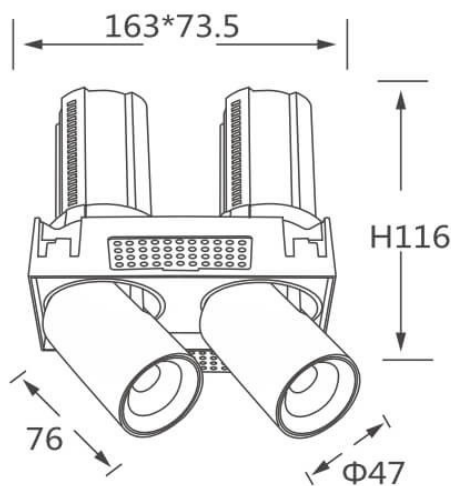

GAP TS2-Smart

Lavov downlight from the family GAP TS2 with a power of 2x12W and a reflector of 15 degrees beam angle. With a total lumen output of 2400lm and an efficacy of 100lm/W. CCT 4000K. . Made in Die Cast Aluminum and finished in White color. Dimmable Casamby ready driver.

Item code	86.D054.1419.01
Product type	Indoor
Category	Downlights
Family	GAP
Subfamily	GAP TS2-Smart
Pictograms	

Scheme

Product	
Real power (W)	2x12
Real luminous flux (Lm)	2400
Luminous efficiency (Lm/W)	100
Beam angle (°)	15
Life time (h)	50000 h L80B10
Colour	White
Control gear included	Yes
Control gear	Dimmable Casamby ready
Flicker Free	Yes
Light source	LED
Type of LED	COB
Colour temperature (K)	4000K
Colour consistency (SDCM)	SDCM<3
CRI	90