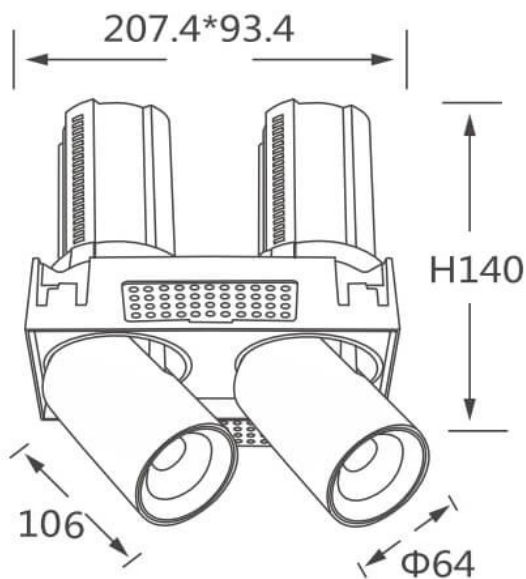

GAP TS2-Smart

Lavov downlight from the family GAP TS2 with a power of 2x20W and a reflector of 36 degrees beam angle. With a total lumen output of 4000lm and an efficacy of 100lm/W. CCT 3000K. . Made in Die Cast Aluminum and finished in Black color. Dimmable Casamby ready driver.

Item code	86.D054.2339.02
Product type	Indoor
Category	Downlights
Family	GAP
Subfamily	GAP TS2-Smart
Pictograms	

Scheme

Product	
Real power (W)	2x20
Real luminous flux (Lm)	4000
Luminous efficiency (Lm/W)	100
Beam angle (°)	36
Life time (h)	50000 h L80B10
Colour	Black
Control gear included	Yes
Control gear	Dimmable Casamby ready
Flicker Free	Yes
Light source	LED
Type of LED	COB
Colour temperature (K)	3000K
Colour consistency (SDCM)	SDCM<3
CRI	90