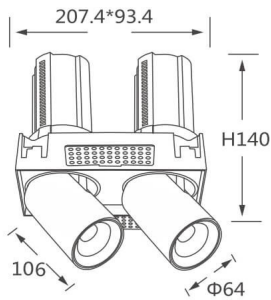

GAP TS2-Smart

Lavov downlight from the family GAP TS2 with a power of 2x20W and a reflector of 36 degrees beam angle. With a total lumen output of 4000lm and an efficacy of 100lm/W. CCT 3000K. .

Made in Die Cast Aluminum and finished in Black color.

Dimmable Casamby ready driver.

Item code	86.D054.2339.02
Product type	Indoor
Category	Downlights
Family	GAP
Subfamily	GAP TS2-Smart
Pictograms	

Scheme

Product

Real power (W)	2x20
Real luminous flux (Lm)	4000
Luminous efficiency (Lm/W)	100
Beam angle (°)	36
Life time (h)	50000 h L80B10
Colour	Black
Control gear included	Yes
Control gear	Dimmable Casamby ready
Flicker Free	Yes
Light source	LED
Type of LED	COB
Colour temperature (K)	3000K
Colour consistency (SDCM)	SDCM<3
CRI	90