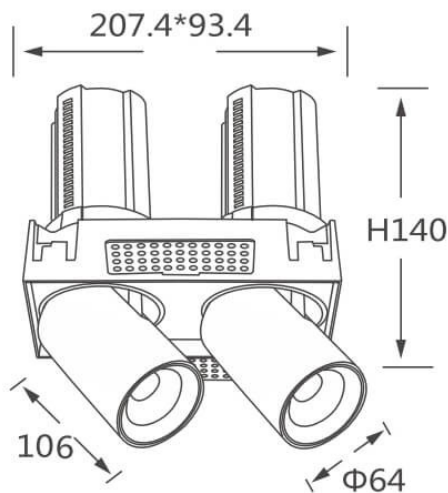

GAP TS2-Smart

Lavov downlight from the family GAP TS2 with a power of 2x20W and a reflector of 15 degrees beam angle. With a total lumen output of 4000lm and an efficacy of 100lm/W. CCT 4000K. . Made in Die Cast Aluminum and finished in White color. Dimmable Casamby ready driver.

Item code	86.D054.2419.01
Product type	Indoor
Category	Downlights
Family	GAP
Subfamily	GAP TS2-Smart
Pictograms	

Scheme

Product	
Real power (W)	2x20
Real luminous flux (Lm)	4000
Luminous efficiency (Lm/W)	100
Beam angle (°)	15
Life time (h)	50000 h L80B10
Colour	White
Control gear included	Yes
Control gear	Dimmable Casamby ready
Flicker Free	Yes
Light source	LED
Type of LED	COB
Colour temperature (K)	4000K
Colour consistency (SDCM)	SDCM<3
CRI	90