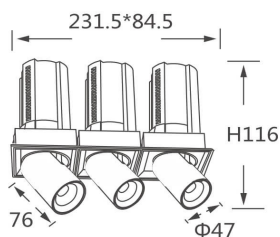

GAP TS3

Lavov downlight from the family GAP TS3 with a power of 3x12W and a reflector of 15 degrees beam angle. With a total lumen output of 3600lm and an efficacy of 100lm/W. CCT 3000K. . Made in Die Cast Aluminum and finished in Black color. ON/OFF driver.

Item code	86.D055.1311.02
Product type	Indoor
Category	Downlights
Family	GAP
Subfamily	GAP TS3
Pictograms	

Scheme

Product

Real power (W)	3x12
Real luminous flux (Lm)	3600
Luminous efficiency (Lm/W)	100
Beam angle (°)	15
Life time (h)	50000 h L80B10
Colour	Black
Control gear included	Yes
Control gear	ON/OFF
Flicker Free	Yes
Light source	LED
Type of LED	COB
Colour temperature (K)	3000K
Colour consistency (SDCM)	SDCM<3
CRI	90