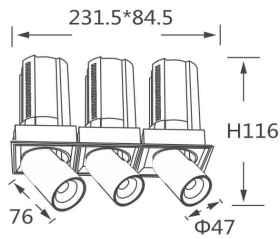

GAP TS3

Lavov downlight from the family GAP TS3 with a power of 3x12W and a reflector of 15 degrees beam angle. With a total lumen output of 3600lm and an efficacy of 100lm/W. CCT 3000K. . Made in Die Cast Aluminum and finished in Black color. ON/OFF driver.

Item code	86.D055.1311.02
Product type	Indoor
Category	Downlights
Family	GAP
Subfamily	GAP TS3
Pictograms	

Scheme

Product

Real power (W)	3x12
Real luminous flux (Lm)	3600
Luminous efficiency (Lm/W)	100
Beam angle (°)	15
Life time (h)	50000 h L80B10
Colour	Black
Control gear included	Yes
Control gear	ON/OFF
Flicker Free	Yes
Light source	LED
Type of LED	COB
Colour temperature (K)	3000K
Colour consistency (SDCM)	SDCM<3
CRI	90