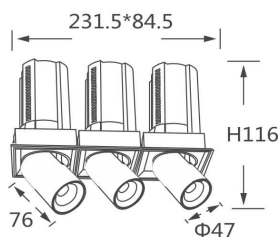

GAP TS3

Lavov downlight from the family GAP TS3 with a power of 3x12W and a reflector of 15 degrees beam angle. With a total lumen output of 3600lm and an efficacy of 100lm/W. CCT 3000K. . Made in Die Cast Aluminum and finished in Black color. DALI driver.

Item code	86.D055.1313.02
Product type	Indoor
Category	Downlights
Family	GAP
Subfamily	GAP TS3
Pictograms	

Scheme

Product

Real power (W)	3x12
Real luminous flux (Lm)	3600
Luminous efficiency (Lm/W)	100
Beam angle (°)	15
Life time (h)	50000 h L80B10
Colour	Black
Control gear included	Yes
Control gear	DALI
Flicker Free	Yes
Light source	LED
Type of LED	COB
Colour temperature (K)	3000K
Colour consistency (SDCM)	SDCM<3
CRI	90