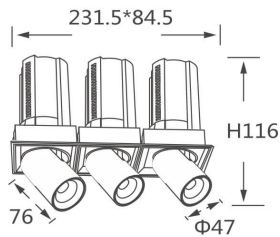

GAP TS3-Smart

Lavov downlight from the family GAP TS3 with a power of 3x12W and a reflector of 15 degrees beam angle. With a total lumen output of 3600lm and an efficacy of 100lm/W. CCT 3000K. .

Made in Die Cast Aluminum and finished in White color.

Dimmable Casamby ready driver.

Item code	86.D055.1319.01
Product type	Indoor
Category	Downlights
Family	GAP
Subfamily	GAP TS3-Smart
Pictograms	

Scheme

Product

Real power (W)	3x12
Real luminous flux (Lm)	3600
Luminous efficiency (Lm/W)	100
Beam angle (°)	15
Life time (h)	50000 h L80B10
Colour	White
Control gear included	Yes
Control gear	Dimmable Casamby ready
Flicker Free	Yes
Light source	LED
Type of LED	COB
Colour temperature (K)	3000K
Colour consistency (SDCM)	SDCM<3
CRI	90