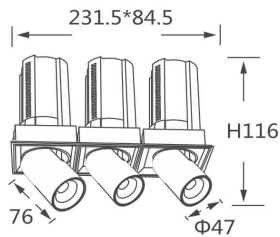

GAP TS3

Lavov downlight from the family GAP TS3 with a power of 3x12W and a reflector of 24 degrees beam angle. With a total lumen output of 3600lm and an efficacy of 100lm/W. CCT 3000K. . Made in Die Cast Aluminum and finished in Black color. DALI driver.

Item code	86.D055.1323.02
Product type	Indoor
Category	Downlights
Family	GAP
Subfamily	GAP TS3
Pictograms	

Scheme

Product

Real power (W)	3x12
Real luminous flux (Lm)	3600
Luminous efficiency (Lm/W)	100
Beam angle (°)	24
Life time (h)	50000 h L80B10
Colour	Black
Control gear included	Yes
Control gear	DALI
Flicker Free	Yes
Light source	LED
Type of LED	COB
Colour temperature (K)	3000K
Colour consistency (SDCM)	SDCM<3
CRI	90