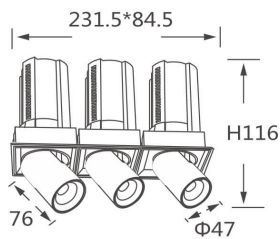

Product

Real power (W)	3x12
Real luminous flux (Lm)	3600
Luminous efficiency (Lm/W)	100
Beam angle (°)	24
Life time (h)	50000 h L80B10
Colour	Black
Control gear included	Yes
Control gear	Dimmable Casamby ready
Flicker Free	Yes
Light source	LED
Type of LED	COB
Colour temperature (K)	3000K
Colour consistency (SDCM)	SDCM<3
CRI	90