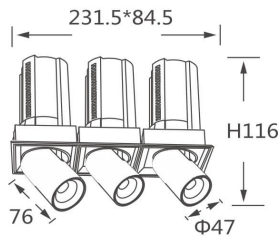

GAP TS3

Lavov downlight from the family GAP TS3 with a power of 3x12W and a reflector of 36 degrees beam angle. With a total lumen output of 3600lm and an efficacy of 100lm/W. CCT 3000K. . Made in Die Cast Aluminum and finished in Black color. ON/OFF driver.

Item code	86.D055.1331.02
Product type	Indoor
Category	Downlights
Family	GAP
Subfamily	GAP TS3
Pictograms	

Scheme

Product

Real power (W)	3x12
Real luminous flux (Lm)	3600
Luminous efficiency (Lm/W)	100
Beam angle (°)	36
Life time (h)	50000 h L80B10
Colour	Black
Control gear included	Yes
Control gear	ON/OFF
Flicker Free	Yes
Light source	LED
Type of LED	COB
Colour temperature (K)	3000K
Colour consistency (SDCM)	SDCM<3
CRI	90