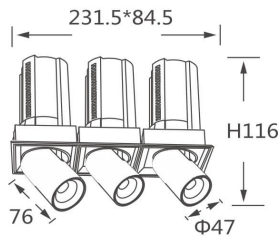

GAP TS3

Lavov downlight from the family GAP TS3 with a power of 3x12W and a reflector of 36 degrees beam angle. With a total lumen output of 3600lm and an efficacy of 100lm/W. CCT 3000K. . Made in Die Cast Aluminum and finished in Black color. DALI driver.

Item code	86.D055.1333.02
Product type	Indoor
Category	Downlights
Family	GAP
Subfamily	GAP TS3
Pictograms	

Scheme

Product

Real power (W)	3x12
Real luminous flux (Lm)	3600
Luminous efficiency (Lm/W)	100
Beam angle (°)	36
Life time (h)	50000 h L80B10
Colour	Black
Control gear included	Yes
Control gear	DALI
Flicker Free	Yes
Light source	LED
Type of LED	COB
Colour temperature (K)	3000K
Colour consistency (SDCM)	SDCM<3
CRI	90