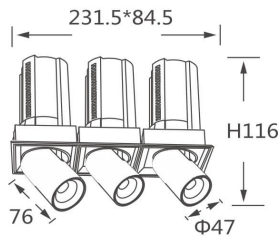

GAP TS3

Lavov downlight from the family GAP TS3 with a power of 3x12W and a reflector of 15 degrees beam angle. With a total lumen output of 3600lm and an efficacy of 100lm/W. CCT 4000K. . Made in Die Cast Aluminum and finished in Black color. ON/OFF driver.

Item code	86.D055.1411.02
Product type	Indoor
Category	Downlights
Family	GAP
Subfamily	GAP TS3
Pictograms	

Scheme

Product

Real power (W)	3x12
Real luminous flux (Lm)	3600
Luminous efficiency (Lm/W)	100
Beam angle (°)	15
Life time (h)	50000 h L80B10
Colour	Black
Control gear included	Yes
Control gear	ON/OFF
Flicker Free	Yes
Light source	LED
Type of LED	COB
Colour temperature (K)	4000K
Colour consistency (SDCM)	SDCM<3
CRI	90