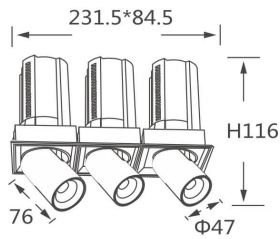

GAP TS3

Lavov downlight from the family GAP TS3 with a power of 3x12W and a reflector of 15 degrees beam angle. With a total lumen output of 3600lm and an efficacy of 100lm/W. CCT 4000K. . Made in Die Cast Aluminum and finished in Black color. DALI driver.

Item code	86.D055.1413.02
Product type	Indoor
Category	Downlights
Family	GAP
Subfamily	GAP TS3
Pictograms	

Scheme

Product

Real power (W)	3x12
Real luminous flux (Lm)	3600
Luminous efficiency (Lm/W)	100
Beam angle (°)	15
Life time (h)	50000 h L80B10
Colour	Black
Control gear included	Yes
Control gear	DALI
Flicker Free	Yes
Light source	LED
Type of LED	COB
Colour temperature (K)	4000K
Colour consistency (SDCM)	SDCM<3
CRI	90