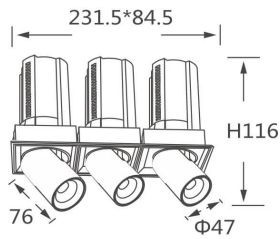

GAP TS3-Smart

Lavov downlight from the family GAP TS3 with a power of 3x12W and a reflector of 15 degrees beam angle. With a total lumen output of 3600lm and an efficacy of 100lm/W. CCT 4000K. .

Made in Die Cast Aluminum and finished in White color.

Scheme

Product

| | |
|-----------------------------------|-------------------------------|
| Real power (W) | 3x12 |
| Real luminous flux (Lm) | 3600 |
| Luminous efficiency (Lm/W) | 100 |
| Beam angle (°) | 15 |
| Life time (h) | 50000 h L80B10 |
| Colour | White |
| Control gear included | Yes |
| Control gear | Dimmable Casamby ready |
| Flicker Free | Yes |
| Light source | LED |
| Type of LED | COB |
| Colour temperature (K) | 4000K |
| Colour consistency (SDCM) | SDCM<3 |
| CRI | 90 |