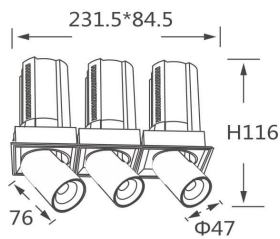

GAP TS3-Smart

Lavov downlight from the family GAP TS3 with a power of 3x12W and a reflector of 15 degrees beam angle. With a total lumen output of 3600lm and an efficacy of 100lm/W. CCT 4000K. .

Made in Die Cast Aluminum and finished in Black color.

Dimmable Casamby ready driver.

Item code	86.D055.1419.02
Product type	Indoor
Category	Downlights
Family	GAP
Subfamily	GAP TS3-Smart
Pictograms	

Scheme

Product

Real power (W)	3x12
Real luminous flux (Lm)	3600
Luminous efficiency (Lm/W)	100
Beam angle (°)	15
Life time (h)	50000 h L80B10
Colour	Black
Control gear included	Yes
Control gear	Dimmable Casamby ready
Flicker Free	Yes
Light source	LED
Type of LED	COB
Colour temperature (K)	4000K
Colour consistency (SDCM)	SDCM<3
CRI	90