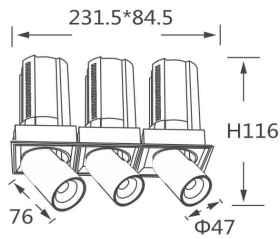

GAP TS3

Lavov downlight from the family GAP TS3 with a power of 3x12W and a reflector of 24 degrees beam angle. With a total lumen output of 3600lm and an efficacy of 100lm/W. CCT 4000K. . Made in Die Cast Aluminum and finished in White color. DALI driver.

Item code	86.D055.1423.01
Product type	Indoor
Category	Downlights
Family	GAP
Subfamily	GAP TS3
Pictograms	

Scheme

Product

Real power (W)	3x12
Real luminous flux (Lm)	3600
Luminous efficiency (Lm/W)	100
Beam angle (°)	24
Life time (h)	50000 h L80B10
Colour	White
Control gear included	Yes
Control gear	DALI
Flicker Free	Yes
Light source	LED
Type of LED	COB
Colour temperature (K)	4000K
Colour consistency (SDCM)	SDCM<3
CRI	90