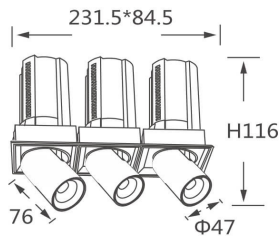

GAP TS3

Lavov downlight from the family GAP TS3 with a power of 3x12W and a reflector of 24 degrees beam angle. With a total lumen output of 3600lm and an efficacy of 100lm/W. CCT 4000K. . Made in Die Cast Aluminum and finished in Black color. DALI driver.

Item code	86.D055.1423.02
Product type	Indoor
Category	Downlights
Family	GAP
Subfamily	GAP TS3
Pictograms	

Scheme

Product

Real power (W)	3x12
Real luminous flux (Lm)	3600
Luminous efficiency (Lm/W)	100
Beam angle (°)	24
Life time (h)	50000 h L80B10
Colour	Black
Control gear included	Yes
Control gear	DALI
Flicker Free	Yes
Light source	LED
Type of LED	COB
Colour temperature (K)	4000K
Colour consistency (SDCM)	SDCM<3
CRI	90