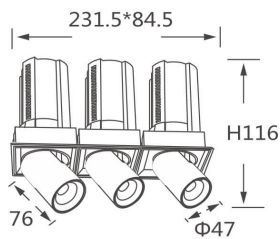

Product

Real power (W)	3x12
Real luminous flux (Lm)	3600
Luminous efficiency (Lm/W)	100
Beam angle (°)	24
Life time (h)	50000 h L80B10
Colour	White
Control gear included	Yes
Control gear	Dimmable Casamby ready
Flicker Free	Yes
Light source	LED
Type of LED	COB
Colour temperature (K)	4000K
Colour consistency (SDCM)	SDCM<3
CRI	90