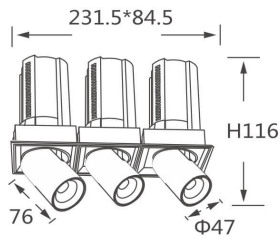

Product

Real power (W)	3x12
Real luminous flux (Lm)	3600
Luminous efficiency (Lm/W)	100
Beam angle (°)	24
Life time (h)	50000 h L80B10
Colour	Black
Control gear included	Yes
Control gear	Dimmable Casamby ready
Flicker Free	Yes
Light source	LED
Type of LED	COB
Colour temperature (K)	4000K
Colour consistency (SDCM)	SDCM<3
CRI	90