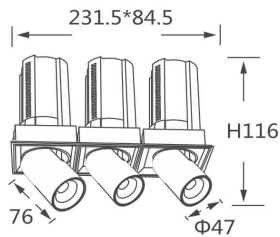

### GAP TS3

Lavov downlight from the family GAP TS3 with a power of 3x12W and a reflector of 36 degrees beam angle. With a total lumen output of 3600lm and an efficacy of 100lm/W. CCT 4000K. . Made in Die Cast Aluminum and finished in White color. DALI driver.

### Product

<b>Real power (W)</b>	<b>3x12</b>
<b>Real luminous flux (Lm)</b>	<b>3600</b>
<b>Luminous efficiency (Lm/W)</b>	<b>100</b>
<b>Beam angle (°)</b>	<b>36</b>
<b>Life time (h)</b>	<b>50000 h L80B10</b>
<b>Colour</b>	<b>White</b>
<b>Control gear included</b>	<b>Yes</b>
<b>Control gear</b>	<b>DALI</b>
<b>Flicker Free</b>	<b>Yes</b>
<b>Light source</b>	<b>LED</b>
<b>Type of LED</b>	<b>COB</b>
<b>Colour temperature (K)</b>	<b>4000K</b>
<b>Colour consistency (SDCM)</b>	<b>SDCM&lt;3</b>
<b>CRI</b>	<b>90</b>