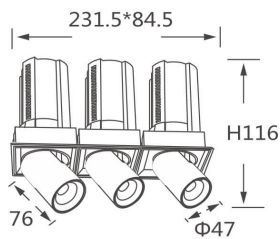

GAP TS3-Smart

Lavov downlight from the family GAP TS3 with a power of 3x12W and a reflector of 36 degrees beam angle. With a total lumen output of 3600lm and an efficacy of 100lm/W. CCT 4000K. .

Made in Die Cast Aluminum and finished in White color.

Dimmable Casamby ready driver.

Item code	86.D055.1439.01
Product type	Indoor
Category	Downlights
Family	GAP
Subfamily	GAP TS3-Smart
Pictograms	

Scheme

Product

Real power (W)	3x12
Real luminous flux (Lm)	3600
Luminous efficiency (Lm/W)	100
Beam angle (°)	36
Life time (h)	50000 h L80B10
Colour	White
Control gear included	Yes
Control gear	Dimmable Casamby ready
Flicker Free	Yes
Light source	LED
Type of LED	COB
Colour temperature (K)	4000K
Colour consistency (SDCM)	SDCM<3
CRI	90