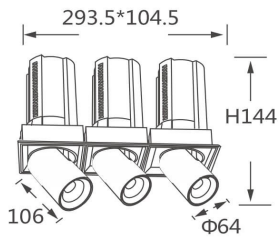

### GAP TS3

Lavov downlight from the family GAP TS3 with a power of 3x20W and a reflector of 15 degrees beam angle. With a total lumen output of 6000lm and an efficacy of 100lm/W. CCT 3000K. .

Made in Die Cast Aluminum and finished in White color. ON/OFF driver.

### Product

<b>Real power (W)</b>	<b>3x20</b>
<b>Real luminous flux (Lm)</b>	<b>6000</b>
<b>Luminous efficiency (Lm/W)</b>	<b>100</b>
<b>Beam angle (°)</b>	<b>15</b>
<b>Life time (h)</b>	<b>50000 h L80B10</b>
<b>Colour</b>	<b>White</b>
<b>Control gear included</b>	<b>Yes</b>
<b>Control gear</b>	<b>ON/OFF</b>
<b>Flicker Free</b>	<b>Yes</b>
<b>Light source</b>	<b>LED</b>
<b>Type of LED</b>	<b>COB</b>
<b>Colour temperature (K)</b>	<b>3000K</b>
<b>Colour consistency (SDCM)</b>	<b>SDCM&lt;3</b>
<b>CRI</b>	<b>90</b>