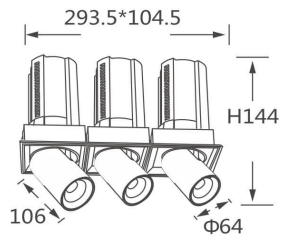

GAP TS3

Lavov downlight from the family GAP TS3 with a power of 3x20W and a reflector of 15 degrees beam angle. With a total lumen output of 6000lm and an efficacy of 100lm/W. CCT 3000K. .

Made in Die Cast Aluminum and finished in Black color. ON/OFF driver.

Item code	86.D055.2311.02
Product type	Indoor
Category	Downlights
Family	GAP
Subfamily	GAP TS3
Pictograms	

Scheme

Product

Real power (W)	3x20
Real luminous flux (Lm)	6000
Luminous efficiency (Lm/W)	100
Beam angle (°)	15
Life time (h)	50000 h L80B10
Colour	Black
Control gear included	Yes
Control gear	ON/OFF
Flicker Free	Yes
Light source	LED
Type of LED	COB
Colour temperature (K)	3000K
Colour consistency (SDCM)	SDCM<3
CRI	90