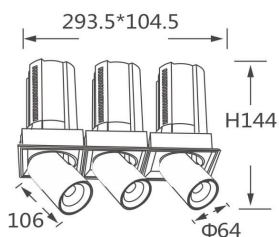

GAP TS3

Lavov downlight from the family GAP TS3 with a power of 3x20W and a reflector of 15 degrees beam angle. With a total lumen output of 6000lm and an efficacy of 100lm/W. CCT 3000K. . Made in Die Cast Aluminum and finished in Black color. ON/OFF driver.

Item code	86.D055.2311.02
Product type	Indoor
Category	Downlights
Family	GAP
Subfamily	GAP TS3
Pictograms	

Scheme

Product

Real power (W)	3x20
Real luminous flux (Lm)	6000
Luminous efficiency (Lm/W)	100
Beam angle (°)	15
Life time (h)	50000 h L80B10
Colour	Black
Control gear included	Yes
Control gear	ON/OFF
Flicker Free	Yes
Light source	LED
Type of LED	COB
Colour temperature (K)	3000K
Colour consistency (SDCM)	SDCM<3
CRI	90