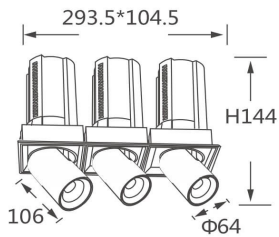

GAP TS3

Lavov downlight from the family GAP TS3 with a power of 3x20W and a reflector of 15 degrees beam angle. With a total lumen output of 6000lm and an efficacy of 100lm/W. CCT 3000K. . Made in Die Cast Aluminum and finished in Black color. DALI driver.

Item code	86.D055.2313.02
Product type	Indoor
Category	Downlights
Family	GAP
Subfamily	GAP TS3
Pictograms	

Scheme

Product

Real power (W)	3x20
Real luminous flux (Lm)	6000
Luminous efficiency (Lm/W)	100
Beam angle (°)	15
Life time (h)	50000 h L80B10
Colour	Black
Control gear included	Yes
Control gear	DALI
Flicker Free	Yes
Light source	LED
Type of LED	COB
Colour temperature (K)	3000K
Colour consistency (SDCM)	SDCM<3
CRI	90