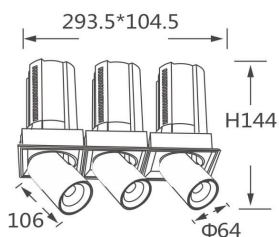

GAP TS3

Lavov downlight from the family GAP TS3 with a power of 3x20W and a reflector of 15 degrees beam angle. With a total lumen output of 6000lm and an efficacy of 100lm/W. CCT 3000K. . Made in Die Cast Aluminum and finished in Black color. DALI driver.

Item code	86.D055.2313.02
Product type	Indoor
Category	Downlights
Family	GAP
Subfamily	GAP TS3
Pictograms	

Scheme

Product

Real power (W)	3x20
Real luminous flux (Lm)	6000
Luminous efficiency (Lm/W)	100
Beam angle (°)	15
Life time (h)	50000 h L80B10
Colour	Black
Control gear included	Yes
Control gear	DALI
Flicker Free	Yes
Light source	LED
Type of LED	COB
Colour temperature (K)	3000K
Colour consistency (SDCM)	SDCM<3
CRI	90