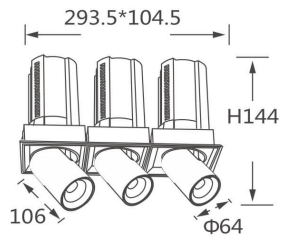

GAP TS3-Smart

Lavov downlight from the family GAP TS3 with a power of 3x20W and a reflector of 15 degrees beam angle. With a total lumen output of 6000lm and an efficacy of 100lm/W. CCT 3000K. .

Made in Die Cast Aluminum and finished in White color.

Dimmable Casamby ready driver.

Item code	86.D055.2319.01
Product type	Indoor
Category	Downlights
Family	GAP
Subfamily	GAP TS3-Smart
Pictograms	

Scheme

Product

Real power (W)	3x20
Real luminous flux (Lm)	6000
Luminous efficiency (Lm/W)	100
Beam angle (°)	15
Life time (h)	50000 h L80B10
Colour	White
Control gear included	Yes
Control gear	Dimmable Casamby ready
Flicker Free	Yes
Light source	LED
Type of LED	COB
Colour temperature (K)	3000K
Colour consistency (SDCM)	SDCM<3
CRI	90