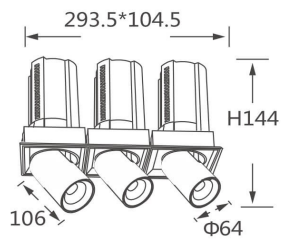

GAP TS3-Smart

Lavov downlight from the family GAP TS3 with a power of 3x20W and a reflector of 15 degrees beam angle. With a total lumen output of 6000lm and an efficacy of 100lm/W. CCT 3000K. .

Made in Die Cast Aluminum and finished in Black color.

Scheme

Product

| | |
|-----------------------------------|-------------------------------|
| Real power (W) | 3x20 |
| Real luminous flux (Lm) | 6000 |
| Luminous efficiency (Lm/W) | 100 |
| Beam angle (°) | 15 |
| Life time (h) | 50000 h L80B10 |
| Colour | Black |
| Control gear included | Yes |
| Control gear | Dimmable Casamby ready |
| Flicker Free | Yes |
| Light source | LED |
| Type of LED | COB |
| Colour temperature (K) | 3000K |
| Colour consistency (SDCM) | SDCM<3 |
| CRI | 90 |