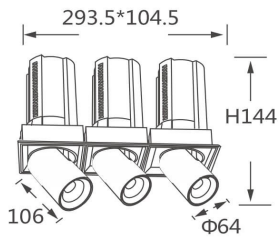

GAP TS3

Lavov downlight from the family GAP TS3 with a power of 3x20W and a reflector of 24 degrees beam angle. With a total lumen output of 6000lm and an efficacy of 100lm/W. CCT 3000K. .

Made in Die Cast Aluminum and finished in Black color. ON/OFF driver.

Item code	86.D055.2321.02
Product type	Indoor
Category	Downlights
Family	GAP
Subfamily	GAP TS3
Pictograms	

Scheme

Product

Real power (W)	3x20
Real luminous flux (Lm)	6000
Luminous efficiency (Lm/W)	100
Beam angle (°)	24
Life time (h)	50000 h L80B10
Colour	Black
Control gear included	Yes
Control gear	ON/OFF
Flicker Free	Yes
Light source	LED
Type of LED	COB
Colour temperature (K)	3000K
Colour consistency (SDCM)	SDCM<3
CRI	90