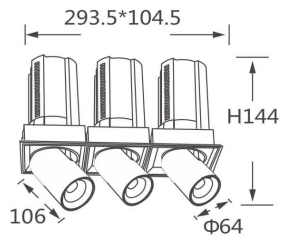

GAP TS3

Lavov downlight from the family GAP TS3 with a power of 3x20W and a reflector of 24 degrees beam angle. With a total lumen output of 6000lm and an efficacy of 100lm/W. CCT 3000K. . Made in Die Cast Aluminum and finished in White color. DALI driver.

Item code	86.D055.2323.01
Product type	Indoor
Category	Downlights
Family	GAP
Subfamily	GAP TS3
Pictograms	

Scheme

Product

Real power (W)	3x20
Real luminous flux (Lm)	6000
Luminous efficiency (Lm/W)	100
Beam angle (°)	24
Life time (h)	50000 h L80B10
Colour	White
Control gear included	Yes
Control gear	DALI
Flicker Free	Yes
Light source	LED
Type of LED	COB
Colour temperature (K)	3000K
Colour consistency (SDCM)	SDCM<3
CRI	90