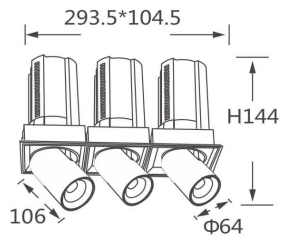

Product

Real power (W)	3x20
Real luminous flux (Lm)	6000
Luminous efficiency (Lm/W)	100
Beam angle (°)	24
Life time (h)	50000 h L80B10
Colour	Black
Control gear included	Yes
Control gear	DALI
Flicker Free	Yes
Light source	LED
Type of LED	COB
Colour temperature (K)	3000K
Colour consistency (SDCM)	SDCM<3
CRI	90