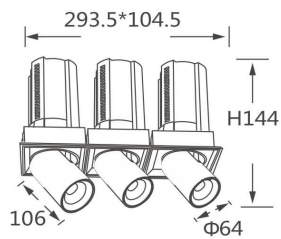

Product

Real power (W)	3x20
Real luminous flux (Lm)	6000
Luminous efficiency (Lm/W)	100
Beam angle (°)	24
Life time (h)	50000 h L80B10
Colour	White
Control gear included	Yes
Control gear	Dimmable Casamby ready
Flicker Free	Yes
Light source	LED
Type of LED	COB
Colour temperature (K)	3000K
Colour consistency (SDCM)	SDCM<3
CRI	90