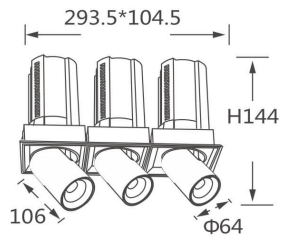

GAP TS3-Smart

Lavov downlight from the family GAP TS3 with a power of 3x20W and a reflector of 24 degrees beam angle. With a total lumen output of 6000lm and an efficacy of 100lm/W. CCT 3000K. .

Made in Die Cast Aluminum and finished in Black color.

Dimmable Casamby ready driver.

Item code	86.D055.2329.02
Product type	Indoor
Category	Downlights
Family	GAP
Subfamily	GAP TS3-Smart
Pictograms	

Scheme

Product

Real power (W)	3x20
Real luminous flux (Lm)	6000
Luminous efficiency (Lm/W)	100
Beam angle (°)	24
Life time (h)	50000 h L80B10
Colour	Black
Control gear included	Yes
Control gear	Dimmable Casamby ready
Flicker Free	Yes
Light source	LED
Type of LED	COB
Colour temperature (K)	3000K
Colour consistency (SDCM)	SDCM<3
CRI	90