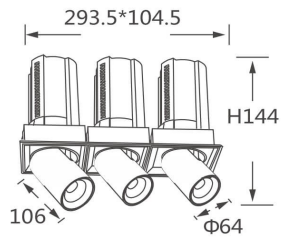

GAP TS3

Lavov downlight from the family GAP TS3 with a power of 3x20W and a reflector of 36 degrees beam angle. With a total lumen output of 6000lm and an efficacy of 100lm/W. CCT 3000K. .

Made in Die Cast Aluminum and finished in Black color. ON/OFF driver.

Item code	86.D055.2331.02
Product type	Indoor
Category	Downlights
Family	GAP
Subfamily	GAP TS3
Pictograms	

Scheme

Product

Real power (W)	3x20
Real luminous flux (Lm)	6000
Luminous efficiency (Lm/W)	100
Beam angle (°)	36
Life time (h)	50000 h L80B10
Colour	Black
Control gear included	Yes
Control gear	ON/OFF
Flicker Free	Yes
Light source	LED
Type of LED	COB
Colour temperature (K)	3000K
Colour consistency (SDCM)	SDCM<3
CRI	90