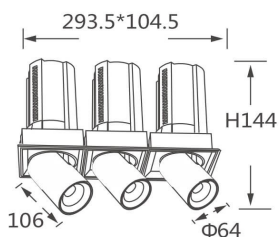

### GAP TS3

Lavov downlight from the family GAP TS3 with a power of 3x20W and a reflector of 36 degrees beam angle. With a total lumen output of 6000lm and an efficacy of 100lm/W. CCT 3000K. . Made in Die Cast Aluminum and finished in Black color. ON/OFF driver.

### Product

<b>Real power (W)</b>	<b>3x20</b>
<b>Real luminous flux (Lm)</b>	<b>6000</b>
<b>Luminous efficiency (Lm/W)</b>	<b>100</b>
<b>Beam angle (°)</b>	<b>36</b>
<b>Life time (h)</b>	<b>50000 h L80B10</b>
<b>Colour</b>	<b>Black</b>
<b>Control gear included</b>	<b>Yes</b>
<b>Control gear</b>	<b>ON/OFF</b>
<b>Flicker Free</b>	<b>Yes</b>
<b>Light source</b>	<b>LED</b>
<b>Type of LED</b>	<b>COB</b>
<b>Colour temperature (K)</b>	<b>3000K</b>
<b>Colour consistency (SDCM)</b>	<b>SDCM&lt;3</b>
<b>CRI</b>	<b>90</b>