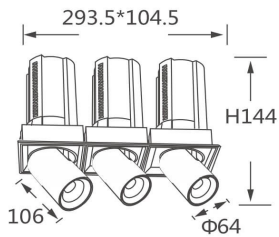

GAP TS3

Lavov downlight from the family GAP TS3 with a power of 3x20W and a reflector of 36 degrees beam angle. With a total lumen output of 6000lm and an efficacy of 100lm/W. CCT 3000K. . Made in Die Cast Aluminum and finished in White color. DALI driver.

Item code	86.D055.2333.01
Product type	Indoor
Category	Downlights
Family	GAP
Subfamily	GAP TS3
Pictograms	

Scheme

Product

Real power (W)	3x20
Real luminous flux (Lm)	6000
Luminous efficiency (Lm/W)	100
Beam angle (°)	36
Life time (h)	50000 h L80B10
Colour	White
Control gear included	Yes
Control gear	DALI
Flicker Free	Yes
Light source	LED
Type of LED	COB
Colour temperature (K)	3000K
Colour consistency (SDCM)	SDCM<3
CRI	90