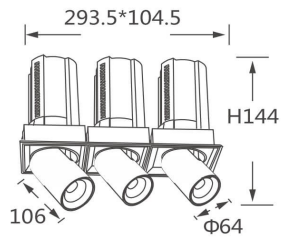

GAP TS3

Lavov downlight from the family GAP TS3 with a power of 3x20W and a reflector of 36 degrees beam angle. With a total lumen output of 6000lm and an efficacy of 100lm/W. CCT 3000K. . Made in Die Cast Aluminum and finished in Black color. DALI driver.

Item code	86.D055.2333.02
Product type	Indoor
Category	Downlights
Family	GAP
Subfamily	GAP TS3
Pictograms	

Scheme

Product

Real power (W)	3x20
Real luminous flux (Lm)	6000
Luminous efficiency (Lm/W)	100
Beam angle (°)	36
Life time (h)	50000 h L80B10
Colour	Black
Control gear included	Yes
Control gear	DALI
Flicker Free	Yes
Light source	LED
Type of LED	COB
Colour temperature (K)	3000K
Colour consistency (SDCM)	SDCM<3
CRI	90