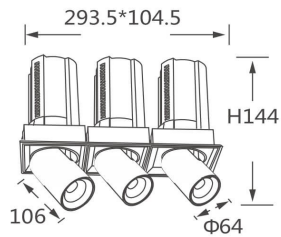

**GAP TS3-Smart**

Lavov downlight from the family GAP TS3 with a power of 3x20W and a reflector of 36 degrees beam angle. With a total lumen output of 6000lm and an efficacy of 100lm/W. CCT 3000K. .

Made in Die Cast Aluminum and finished in White color.

**Scheme**

**Product**

<b>Real power (W)</b>	<b>3x20</b>
<b>Real luminous flux (Lm)</b>	<b>6000</b>
<b>Luminous efficiency (Lm/W)</b>	<b>100</b>
<b>Beam angle (°)</b>	<b>36</b>
<b>Life time (h)</b>	<b>50000 h L80B10</b>
<b>Colour</b>	<b>White</b>
<b>Control gear included</b>	<b>Yes</b>
<b>Control gear</b>	<b>Dimmable Casamby ready</b>
<b>Flicker Free</b>	<b>Yes</b>
<b>Light source</b>	<b>LED</b>
<b>Type of LED</b>	<b>COB</b>
<b>Colour temperature (K)</b>	<b>3000K</b>
<b>Colour consistency (SDCM)</b>	<b>SDCM&lt;3</b>
<b>CRI</b>	<b>90</b>