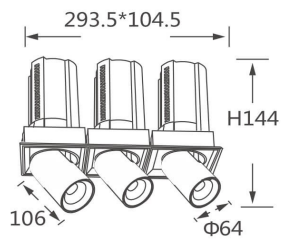

Product

Real power (W)	3x20
Real luminous flux (Lm)	6000
Luminous efficiency (Lm/W)	100
Beam angle (°)	36
Life time (h)	50000 h L80B10
Colour	Black
Control gear included	Yes
Control gear	Dimmable Casamby ready
Flicker Free	Yes
Light source	LED
Type of LED	COB
Colour temperature (K)	3000K
Colour consistency (SDCM)	SDCM<3
CRI	90