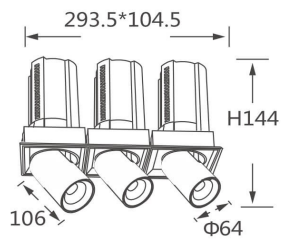

GAP TS3-Smart

Lavov downlight from the family GAP TS3 with a power of 3x20W and a reflector of 15 degrees beam angle. With a total lumen output of 6000lm and an efficacy of 100lm/W. CCT 4000K. .

Made in Die Cast Aluminum and finished in White color.

Dimmable Casamby ready driver.

Item code	86.D055.2419.01
Product type	Indoor
Category	Downlights
Family	GAP
Subfamily	GAP TS3-Smart
Pictograms	

Scheme

Product

Real power (W)	3x20
Real luminous flux (Lm)	6000
Luminous efficiency (Lm/W)	100
Beam angle (°)	15
Life time (h)	50000 h L80B10
Colour	White
Control gear included	Yes
Control gear	Dimmable Casamby ready
Flicker Free	Yes
Light source	LED
Type of LED	COB
Colour temperature (K)	4000K
Colour consistency (SDCM)	SDCM<3
CRI	90