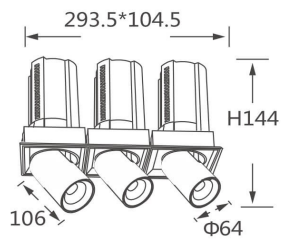

Product

Real power (W)	3x20
Real luminous flux (Lm)	6000
Luminous efficiency (Lm/W)	100
Beam angle (°)	15
Life time (h)	50000 h L80B10
Colour	Black
Control gear included	Yes
Control gear	Dimmable Casamby ready
Flicker Free	Yes
Light source	LED
Type of LED	COB
Colour temperature (K)	4000K
Colour consistency (SDCM)	SDCM<3
CRI	90