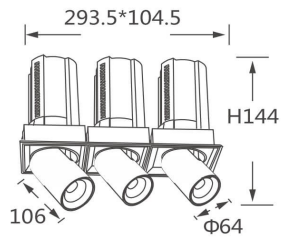

GAP TS3

Lavov downlight from the family GAP TS3 with a power of 3x20W and a reflector of 24 degrees beam angle. With a total lumen output of 6000lm and an efficacy of 100lm/W. CCT 4000K. . Made in Die Cast Aluminum and finished in White color. DALI driver.

Item code	86.D055.2423.01
Product type	Indoor
Category	Downlights
Family	GAP
Subfamily	GAP TS3
Pictograms	

Scheme

Product

Real power (W)	3x20
Real luminous flux (Lm)	6000
Luminous efficiency (Lm/W)	100
Beam angle (°)	24
Life time (h)	50000 h L80B10
Colour	White
Control gear included	Yes
Control gear	DALI
Flicker Free	Yes
Light source	LED
Type of LED	COB
Colour temperature (K)	4000K
Colour consistency (SDCM)	SDCM<3
CRI	90