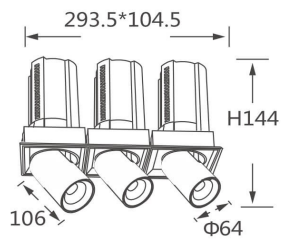

Product

Real power (W)	3x20
Real luminous flux (Lm)	6000
Luminous efficiency (Lm/W)	100
Beam angle (°)	24
Life time (h)	50000 h L80B10
Colour	White
Control gear included	Yes
Control gear	Dimmable Casamby ready
Flicker Free	Yes
Light source	LED
Type of LED	COB
Colour temperature (K)	4000K
Colour consistency (SDCM)	SDCM<3
CRI	90