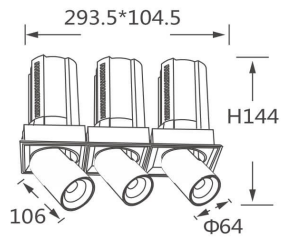

GAP TS3-Smart

Lavov downlight from the family GAP TS3 with a power of 3x20W and a reflector of 24 degrees beam angle. With a total lumen output of 6000lm and an efficacy of 100lm/W. CCT 4000K. .

Made in Die Cast Aluminum and finished in Black color.

Dimmable Casamby ready driver.

Item code	86.D055.2429.02
Product type	Indoor
Category	Downlights
Family	GAP
Subfamily	GAP TS3-Smart
Pictograms	

Scheme

Product

Real power (W)	3x20
Real luminous flux (Lm)	6000
Luminous efficiency (Lm/W)	100
Beam angle (°)	24
Life time (h)	50000 h L80B10
Colour	Black
Control gear included	Yes
Control gear	Dimmable Casamby ready
Flicker Free	Yes
Light source	LED
Type of LED	COB
Colour temperature (K)	4000K
Colour consistency (SDCM)	SDCM<3
CRI	90