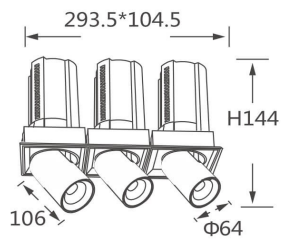

### GAP TS3

Lavov downlight from the family GAP TS3 with a power of 3x20W and a reflector of 36 degrees beam angle. With a total lumen output of 6000lm and an efficacy of 100lm/W. CCT 4000K. . Made in Die Cast Aluminum and finished in White color. DALI driver.

### Product

<b>Real power (W)</b>	<b>3x20</b>
<b>Real luminous flux (Lm)</b>	<b>6000</b>
<b>Luminous efficiency (Lm/W)</b>	<b>100</b>
<b>Beam angle (°)</b>	<b>36</b>
<b>Life time (h)</b>	<b>50000 h L80B10</b>
<b>Colour</b>	<b>White</b>
<b>Control gear included</b>	<b>Yes</b>
<b>Control gear</b>	<b>DALI</b>
<b>Flicker Free</b>	<b>Yes</b>
<b>Light source</b>	<b>LED</b>
<b>Type of LED</b>	<b>COB</b>
<b>Colour temperature (K)</b>	<b>4000K</b>
<b>Colour consistency (SDCM)</b>	<b>SDCM&lt;3</b>
<b>CRI</b>	<b>90</b>